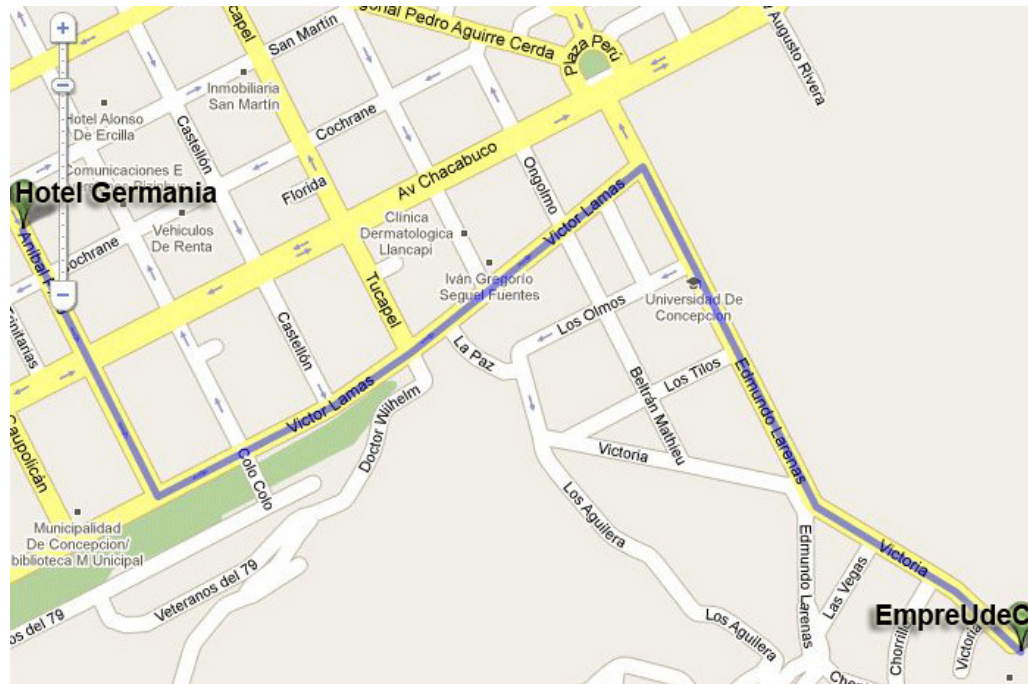

How to find EmpreUdeC

Edificio EmpreUdeC
Campus University of Concepción

Phone +56-41-220 43 02

e-mail: contacto@empreudec.cl

website: www.empreudec.cl/wp/

SNG Seminar reception

The reception is situated in the building EmpreUdeC, located within the campus of University of Concepción.